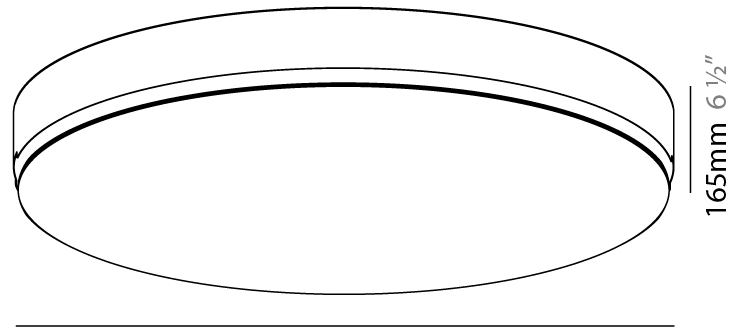

GENERAL

Series: Sign
Partner: Prolicht
Division: Architectural
Installation: Trimless
Product Type: Ceiling Recessed
Mounting Location: Ceiling
Light Distribution: Direct

PHYSICAL

Shape: Round
Diameter (mm): 930
Diameter (in): 36 5/8
Height (mm): 165
Height (in): 6 1/2
Weight (kg): 16.1
Weight (lbs): 35.49
Diffuser: PMMA - Opal
Fixture Material: PMMA / Extruded Aluminum / Steel
Cut-out Measurements: 955mm / 37 5/8"
Upon Request: Unique Sizes Unique Ceiling Thickness Unique Mounting Depth Spot Inserts

ELECTRICAL

Lamp Type: LED (Zhaga Standard)
Input Wattage (W): 129.5
Total Output Wattage (W): 111
Dimming: [Tri-Mode (Non-Dimming and Phase Dimming (120Vac only) and 0-10V Dimming)](#)
Driver Included: Yes
Driver Location: Integrated
Driver Type: Constant Current - Universal
Driver Class: Class 2
Input Voltage (V): 120 - 277
Constant Current (MA): 500

LED

[Color Temperature (°K): 3000 / 4000](#)
Max. Delivered Lumen (lm): 12062 / 12842
Nominal Lumen (lm): 14430 / 16148 / 16576 / 17191
CRI: >80 CRI
Efficiency (%): 65% (5mm Perspex)|77%
Lamp Life (hrs): 50000
Upon Request: RGB-W Tunable White Special Color Temperature CRI90

OPTICAL

RATINGS AND CERTIFICATIONS

Certified By: Certified for North American Standards
IP rating: IP20

Ø 930mm 36 5/8"