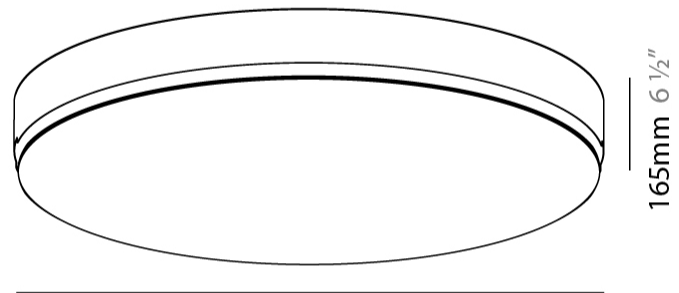

GENERAL

Series: Sign
Partner: Prolicht
Division: Architectural
Installation: Trimless
Product Type: Ceiling Recessed
Mounting Location: Ceiling
Light Distribution: Direct

PHYSICAL

Shape: Round
Diameter (mm): 630
Diameter (in): 24 ¹³/₁₆
Height (mm): 165
Height (in): 6 ¹/₂
Weight (kg): 8.3
Weight (lbs): 18.298
Diffuser: PMMA - Opal
Fixture Material: PMMA / Extruded Aluminum / Steel
Cut-out Measurements: 655mm / 25 13/16"
Upon Request: Unique Sizes Unique Ceiling Thickness Unique Mounting Depth Spot Inserts

ELECTRICAL

Lamp Type: LED (Zhaga Standard)
Input Wattage (W): 66.5
Total Output Wattage (W): 57
Dimming: [Tri-Mode (Non-Dimming and Phase Dimming (120Vac only) and 0-10V Dimming)](#)
Driver Included: Yes
Driver Location: Integrated
Driver Type: Constant Current - Universal
Driver Class: Class 2
Input Voltage (V): 120 - 277
Constant Current (MA): 500

LED

[Color Temperature (°K): 3000 / 4000](#)
Max. Delivered Lumen (lm): 6194 / 6594
Nominal Lumen (lm): 7410 / 8292 / 8512 / 8828
CRI: >80 CRI
Efficiency (%): 65% (5mm Perspex)|74%
Lamp Life (hrs): 50000
Upon Request: RGB-W Tunable White Special Color Temperature CRI90

OPTICAL

RATINGS AND CERTIFICATIONS

Certified By: Certified for North American Standards
IP rating: IP20

Ø 630mm 24 ¹³/₁₆"

165mm 6 ¹/₂"